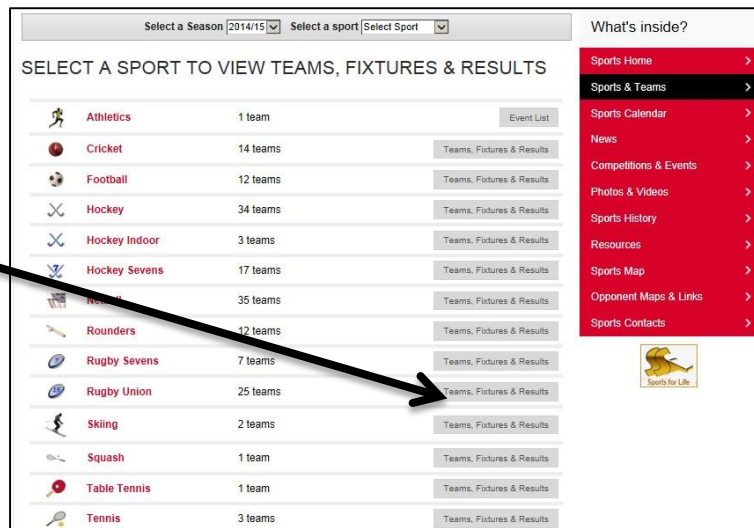

# How to find a Team Sheet?

## Step 1 – Access Sports Website

Type [www.pgssport.uk](http://www.pgssport.uk) in your browser

## Step 2 – Find Sport & Team

You will need to find the sport & team your child is playing in  
Click on the icon 'Sports & Teams'

Click on the sport  
For example:  
Rugby Union

### Step 3 – Find Team

Select the Team

Select a Season: 2014/15 | Select a sport: Rugby Union